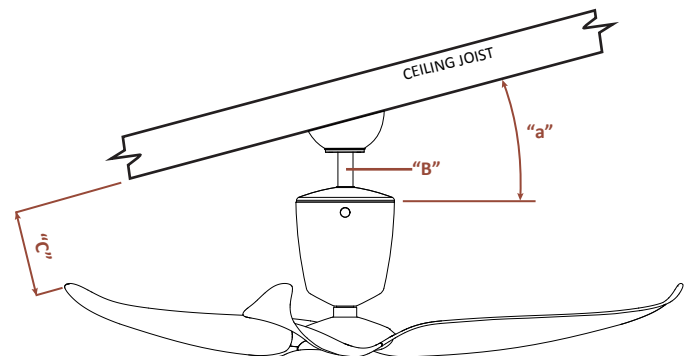

- Wall switch control
- Automation control
- WiFi control

Remote Control:

Hand held, RF

Colours:

- White/Silver/Black
- Dark/Light wood-grain

43" 1070mm / 50" 1260mm

Ceiling Extension Kit

Raked Ceiling Kit

"A" Ceiling to Fan blade	"B" Extension Rod Length	Accessories Required
420mm (16 17/32")	115mm Rod (4 17/32")	Included
910mm (35 53/64")	600mm Rod (23 5/8")	Not Included
1210mm (47 41/64")	900mm Rod (35 7/16")	Not Included