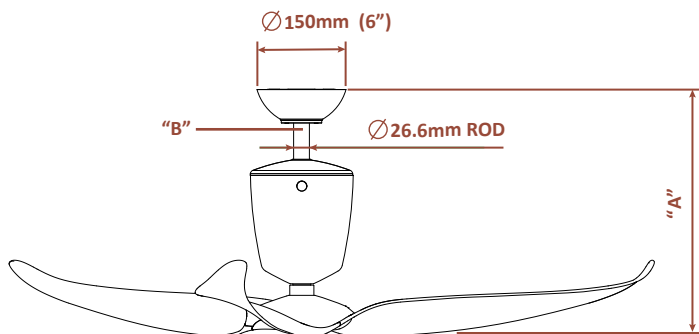

Construction	ABS & Engineering grade Plastic
Weight	12.3lb = 5.6kg
Finishes	Silver - Black - White - Mahogany - Oak
Motor Type	DC - Ultra High Efficiency
Operating Voltage	100 - 240VAC (50-60Hz)
Speeds	1-2-3-4-5-6 + Reverse (Remote Control)
Environmental Rating	Covered Indoor / Outdoor - Tropical
LED Light Kit 3000K	10W - 800 lm
Remote Control Function	Fan Speed / Reverse / Light On-Off
Installed Height Hugger	10.9 in. (275mm)
Installed Height Extension Kit	16.6 in. (420mm)
Installed Height (24 in.) Rod	35.9 in. (910mm)
Installed Height (36 in.) Rod	48.5 in. (1230mm)

Fan Diameter	43 in. (1070mm)	50 in. (1260mm)
Fan Speed Setting- LOW	1	1
Revolutions Per Minutes (RPM)	61	60
Power (Watts)	2.5	2.6
Air Delivery (CFM)	1111	1483
Fan Speed Setting- HIGH	6	6
Revolutions Per Minutes (RPM)	181	180
Power (Watts)	11.3	17.1
Air Delivery (CFM)	3290	4521
Efficiency (CFM/W)	266	265

Technical Specifications

Dimensions for Model:

FQ3 43"

FQ3 50"

Fan Weight:

FQ3 43" = 4.7Kg (10.4lbs)

FQ3 50" = 4.9Kg (10.8lbs)

Options:

- Wall switch control
- Automation control
- WiFi control

Remote Control:

Hand held, RF

Colours:

- White/Silver/Black
- Dark/Light wood-grain

43" 1070mm / 50" 1260mm

Ceiling Extension Kit

Raked Ceiling Kit