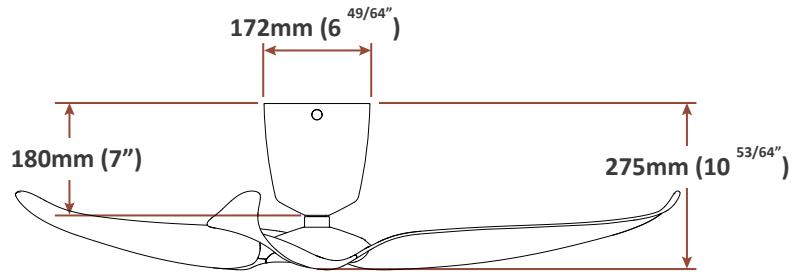

Technical Specifications

Dimensions for Model:

FQ3 43"

FQ3 50"

Fan Weight:

FQ3 43" = 4.7Kg (10.4lbs)

FQ3 50" = 4.9Kg (10.8lbs)

Options:

- Wall switch control
- Automation control
- WiFi control

Remote Control:

Hand held, RF

Colours:

- White/Silver/Black
- Dark/Light wood-grain